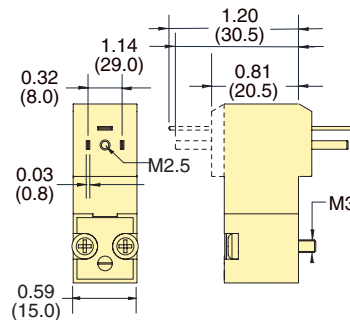

Terminal Connector

DIN Connector

DIN Connector ordered separately on Page 235.

Wire Leads

90° Connector with LED

In-Line Connector with LED