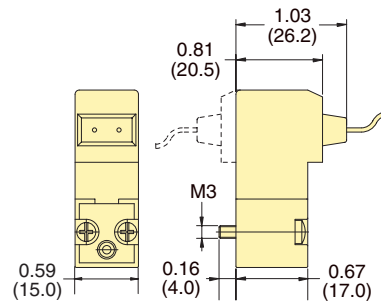

Terminal Connector

DIN Connector

DIN Connector ordered separately on Page 235.

Wire Leads

90° Connector with LED

In-Line Connector with LED