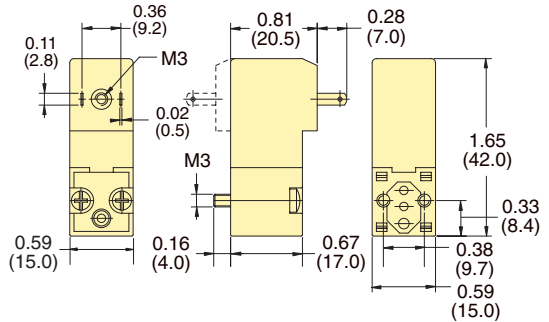

Terminal Connector

DIN Connector

DIN Connector ordered separately on Page 235.

Wire Leads

90° Connector with LED

In-Line Connector with LED