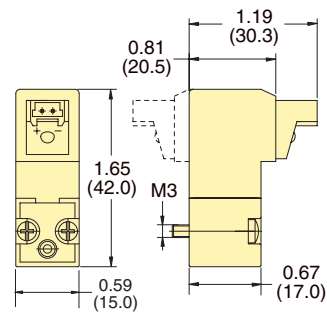

Terminal Connector

DIN Connector

DIN Connector ordered separately on Page 235.

Wire Leads

90° Connector with LED

In-Line Connector with LED